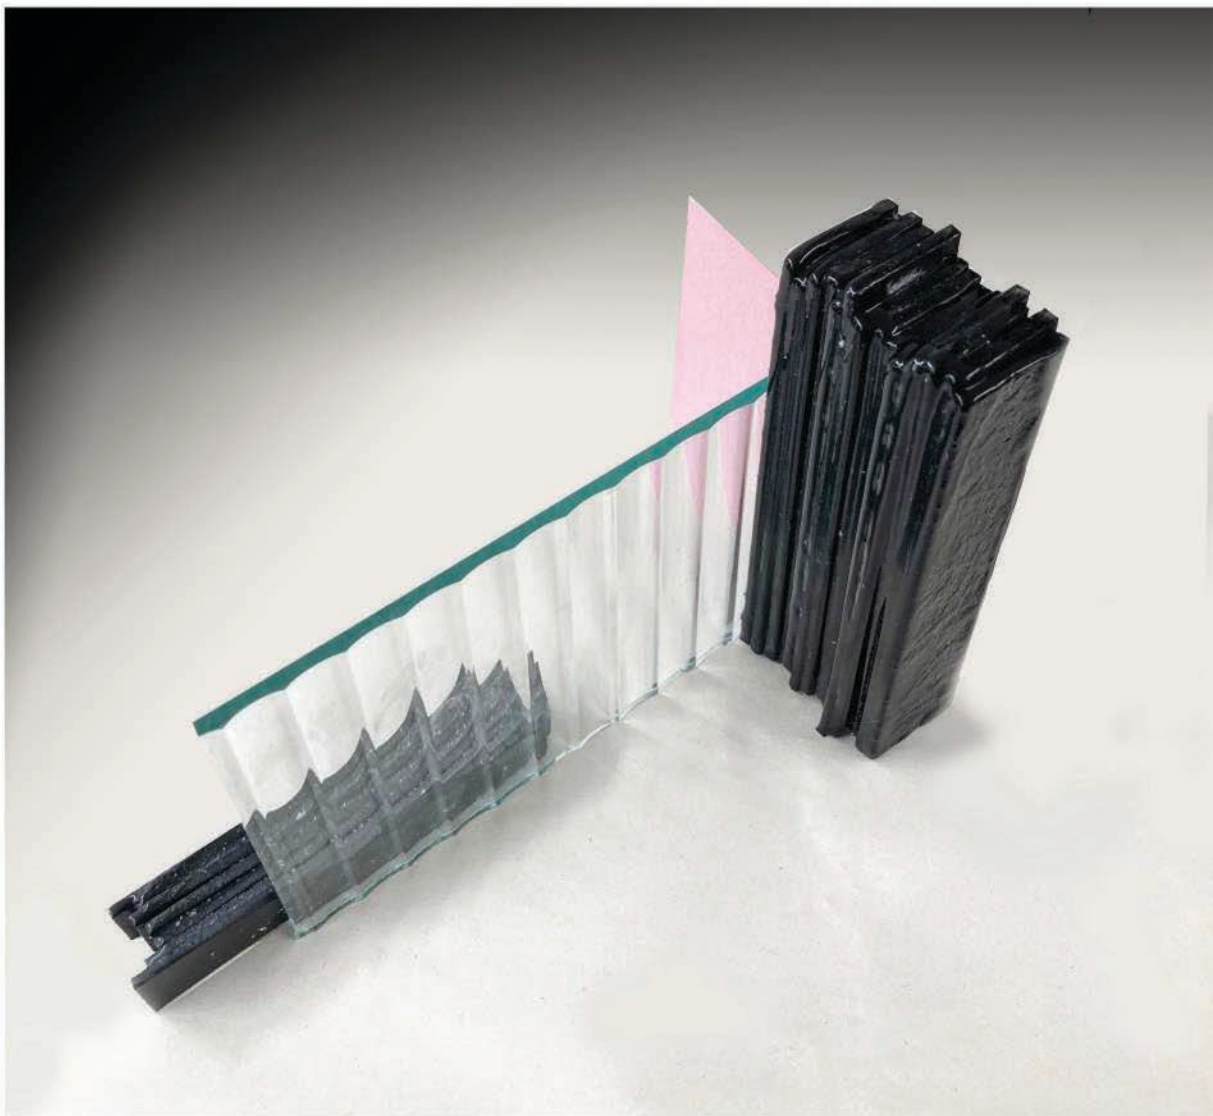

*Aedis**, 2022

clear sheet glass, sand and vermiculite

14 x 2 x 8 cm. (5,5 x 0,79 x 3,2 in.)

Sheet glass fired in a kiln in a sand box.

Aedis: room, temple, house in Latin.

Deermi*, 2022
clear glass, sand and vermiculite
33 x 24 x 10,5 cm.
(13 x 9,4 x 4,1 in.)
Structures made by frit cast
plate glass, connected with
blown form in a kiln in a sand box.

Sand Structures Serie, 2018
clear sheet glass, sand and gold luster
7 x 8,5 x 5,5 cm. (2,8 x 3,4 x 2,2 in)

Sand Structures Serie, 2018
clear sheet glass, sand
28 x 12 x 6 cm. (11 x 4,7 x 2,4 in)

Structures in Blue, 2018
slab formed unglazed color body porcelain
25 x 16,5 x 10 cm. (9.8 x 6.5 x 3.9 in)

Structures in Blue, 2018
slab formed unglazed color body porcelain
17,8 x 5 x 4,6 cm. (7 x 2 x 1.8 in)

Structures in Black, 2018
slab formed unglazed color body porcelain
15,2 x 13,5 x 7,6 cm. (6 x 5.3 x 3 in)

Structures in White, 2018
slab formed unglazed porcelain
17 x 12 x 15,5 cm. (6.7 x 4.7 x 6.1 in)

Composition for P, 2022
Kiln formed glass, sheet glass and paper
22 x 11 x 14 cm.
(8.7 x 4.3 x 5.5 in.)

Shore Line 3, 2023
color pencils on paper,
paper structure.
37,5 x 27,5 x 2 cm.
(14.7 x 10.8 x 0.78 in)