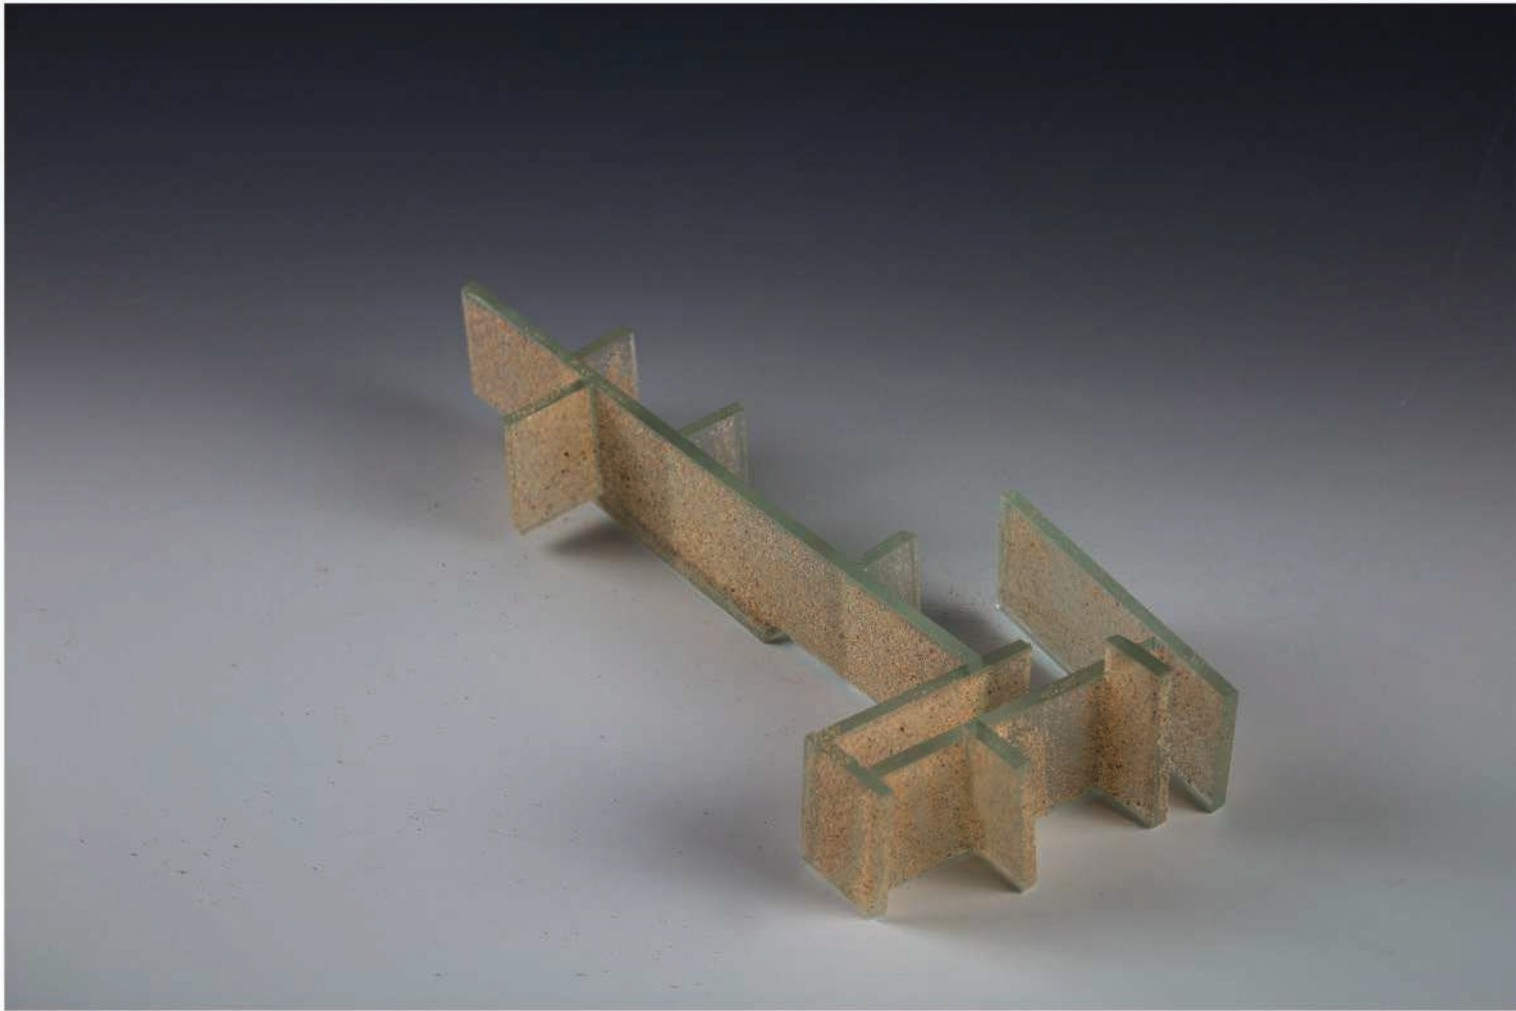

*Aedis**, 2022

clear sheet glass, sand and vermiculite

14 x 2 x 8 cm. (5,5 x 0,79 x 3,2 in.)

Sheet glass fired in a kiln in a sand box.

Aedis: room, temple, house in Latin.

Deermi*, 2022
clear glass, sand and vermiculite
33 x 24 x 10,5 cm.
(13 x 9,4 x 4,1 in.)
Structures made by frit cast
plate glass, connected with
blown form in a kiln in a sand box.

Deermi: circle, in circular shape
in old Turkish language.

Dulda*, 2022

clear glass, sand and vermiculite

Ø 21 cm. h: 19 cm. (Ø 8,26 in. h: 7,48 in.)

Structures made by frit cast plate glass, connected with blown form in a kiln in a sand box.

Dulda: Mew, hidy-hole, cache in old Turkish language.

Pusu, 2022
Clear glass, sand.
31 x 31 x 35 cm.
(12.2 x 12.2 x 13.8 in)

Sand Tunnel_1, 2018
clear blown and sheet glass, sand
20,3 x 22,8 x 15,3 cm. (8 x 9 x 6 in.)

Sand Structures Serie, 2018
clear sheet glass, sand and gold luster
7 x 8,5 x 5,5 cm. (2,8 x 3,4 x 2,2 in)

Sand Structures Serie, 2018
clear sheet glass, sand
28 x 12 x 6 cm. (11 x 4,7 x 2,4 in)

Structures in Blue, 2018
slab formed unglazed color body porcelain
25 x 16,5 x 10 cm. (9.8 x 6.5 x 3.9 in)