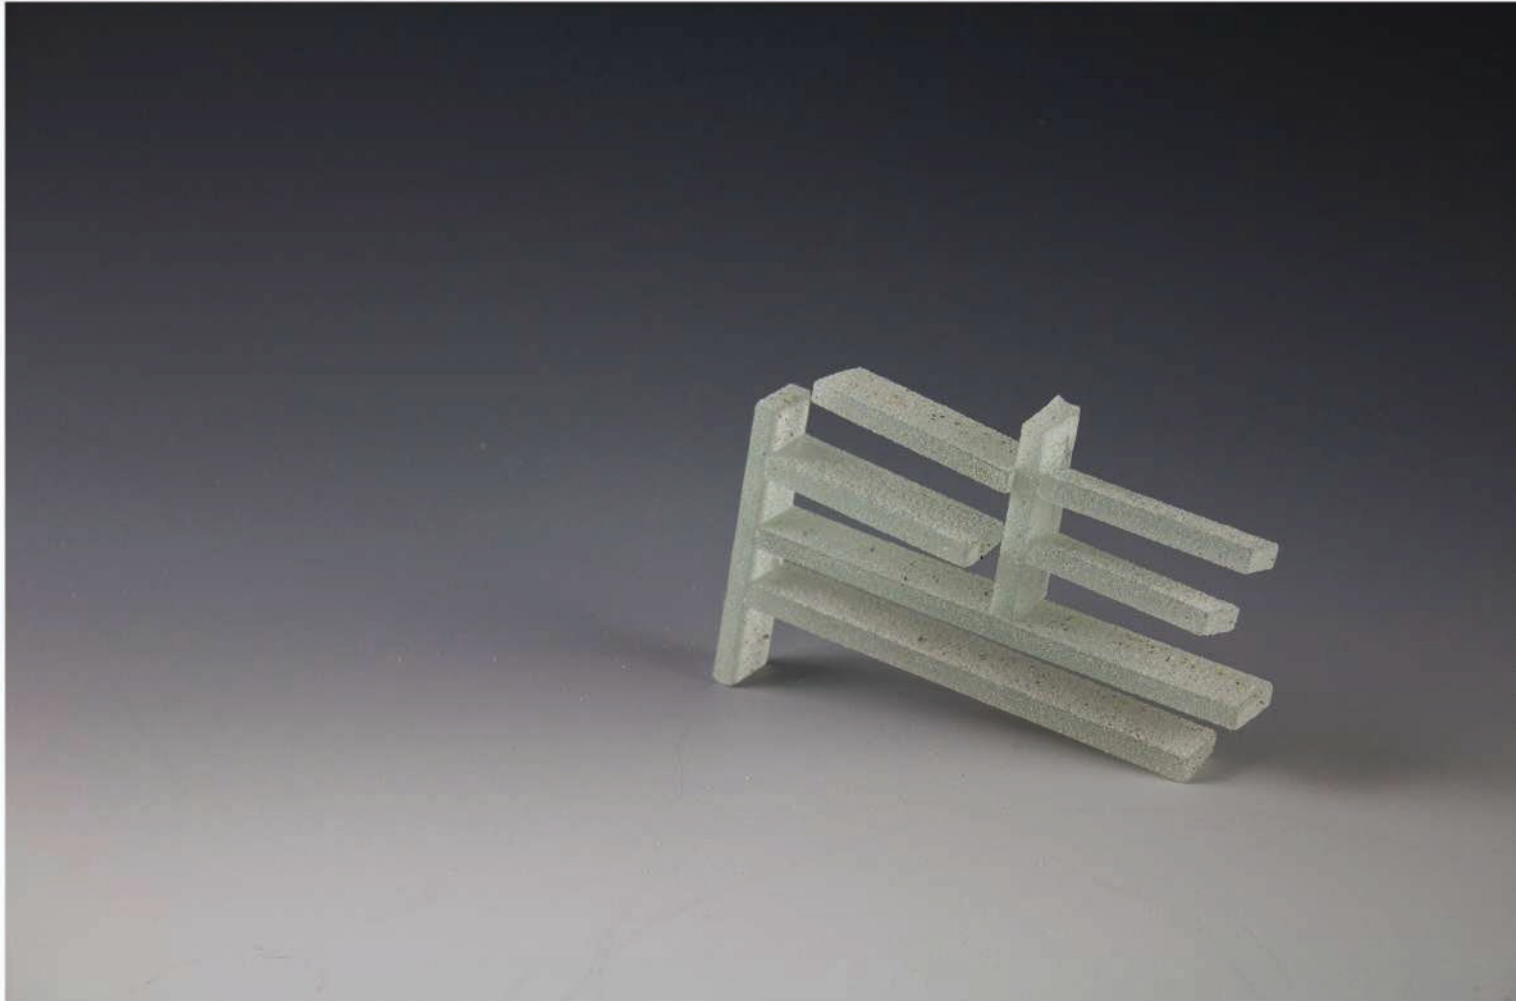

GÜLFİDAN ÖZMEN
PORTFOLIO

Poiesis_1*, 2022
*site specific installation with
clear glass canes, galvanized wire, existing architecture
3,17 x 2,54 x 2,36 meters (10,41 x 8,3 x 7,75 ft.)*

*Poiesis: the activity in which a person brings something into being that did not exist before.
to make, production, formation in Greek.*

*Aedis**, 2022

clear sheet glass, sand and vermiculite

14 x 2 x 8 cm. (5,5 x 0,79 x 3,2 in.)

Sheet glass fired in a kiln in a sand box.

Aedis: room, temple, house in Latin.

Deermi*, 2022
clear glass, sand and vermiculite
33 x 24 x 10,5 cm.
(13 x 9,4 x 4,1 in.)
Structures made by frit cast
plate glass, connected with
blown form in a kiln in a sand box.

Deermi: circle, in circular shape
in old Turkish language.

Dulda*, 2022

clear glass, sand and vermiculite

Ø 21 cm. h: 19 cm. (Ø 8,26 in. h: 7,48 in.)

Structures made by frit cast plate glass, connected with blown form in a kiln in a sand box.

Sand Structures Serie, 2018
clear sheet glass, sand and gold luster
7 x 8,5 x 5,5 cm. (2,8 x 3,4 x 2,2 in)

Sand Structures Serie, 2018
clear sheet glass, sand
28 x 12 x 6 cm. (11 x 4,7 x 2,4 in)

Structures in Blue, 2018
slab formed unglazed color body porcelain
25 x 16,5 x 10 cm. (9.8 x 6.5 x 3.9 in)