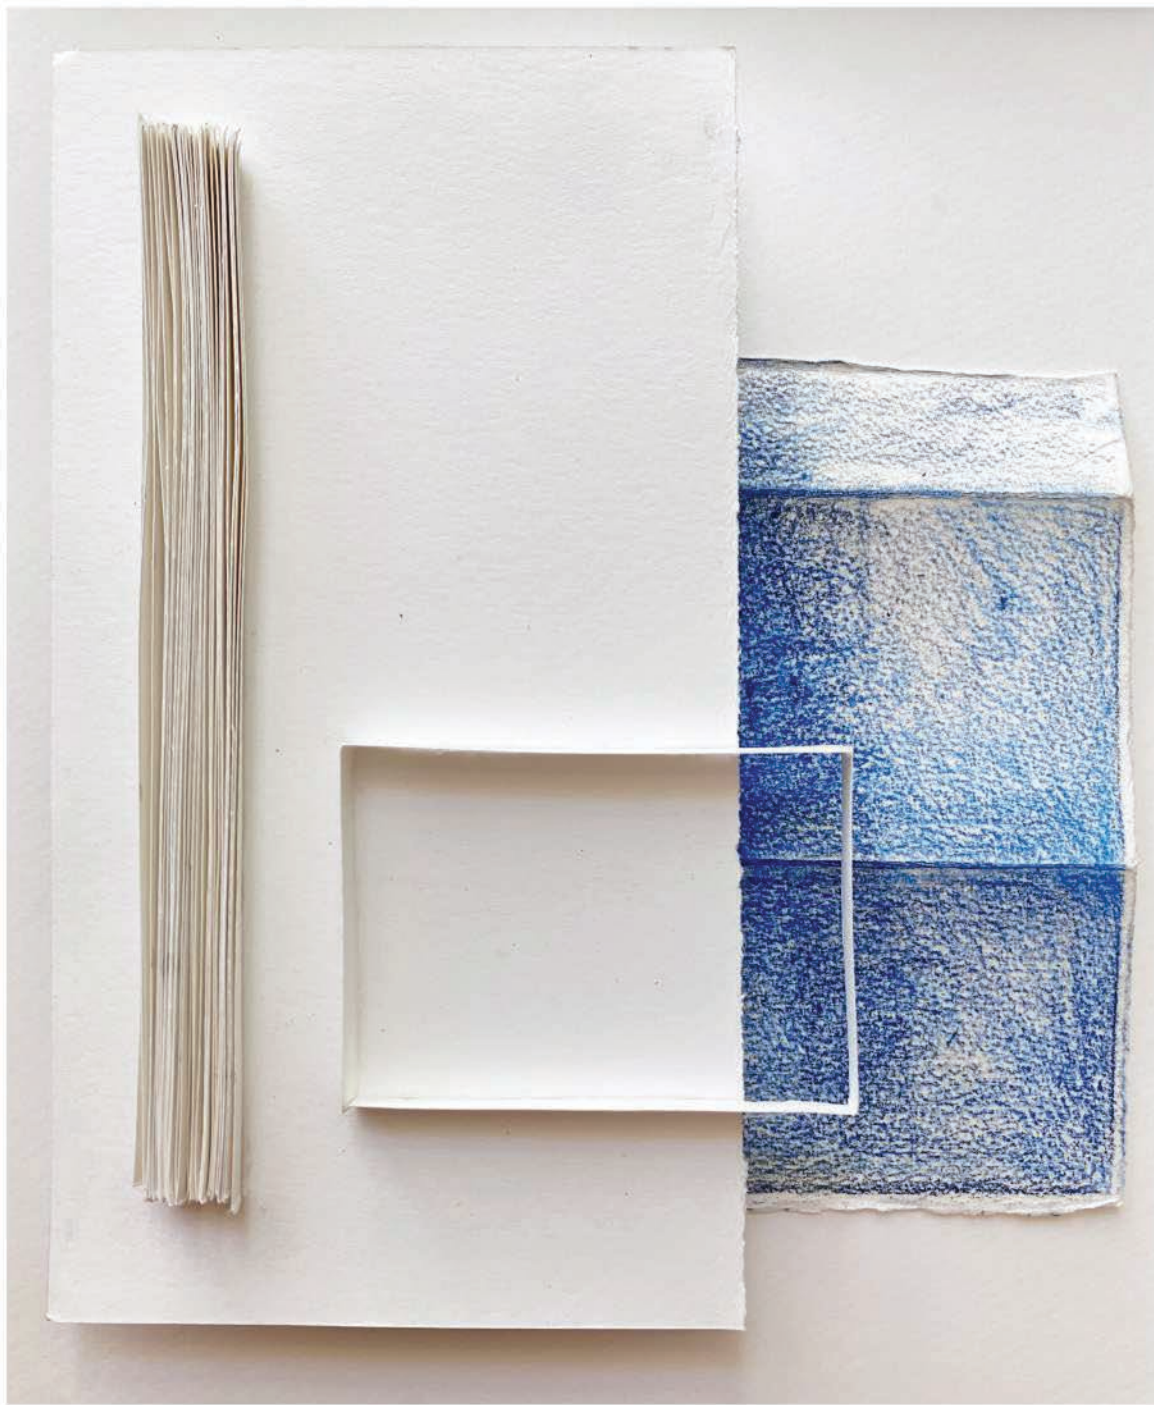

*Aedis**, 2022

clear sheet glass, sand and vermiculite

14 x 2 x 8 cm. (5,5 x 0,79 x 3,2 in.)

Sheet glass fired in a kiln in a sand box.

Aedis: room, temple, house in Latin.

Deermi*, 2022
clear glass, sand and vermiculite
33 x 24 x 10,5 cm.
(13 x 9,4 x 4,1 in.)
Structures made by frit cast
plate glass, connected with
blown form in a kiln in a sand box.

Sand Structures Serie, 2018
clear sheet glass, sand and gold luster
7 x 8,5 x 5,5 cm. (2,8 x 3,4 x 2,2 in)

Sand Structures Serie, 2018
clear sheet glass, sand
28 x 12 x 6 cm. (11 x 4,7 x 2,4 in)

Structures in Blue, 2018
slab formed unglazed color body porcelain
25 x 16,5 x 10 cm. (9.8 x 6.5 x 3.9 in)

Structures in Blue, 2018
slab formed unglazed color body porcelain
17,8 x 5 x 4,6 cm. (7 x 2 x 1.8 in)

Structures in Black, 2018
slab formed unglazed color body porcelain
15,2 x 13,5 x 7,6 cm. (6 x 5.3 x 3 in)

Structures in White, 2018
slab formed unglazed porcelain
17 x 12 x 15,5 cm. (6.7 x 4.7 x 6.1 in)

Composition for P, 2022
Kiln formed glass, sheet glass and paper
22 x 11 x 14 cm.
(8.7 x 4.3 x 5.5 in.)

Shore Line 3, 2023
color pencils on paper,
paper structure.
37,5 x 27,5 x 2 cm.
(14.7 x 10.8 x 0.78 in)