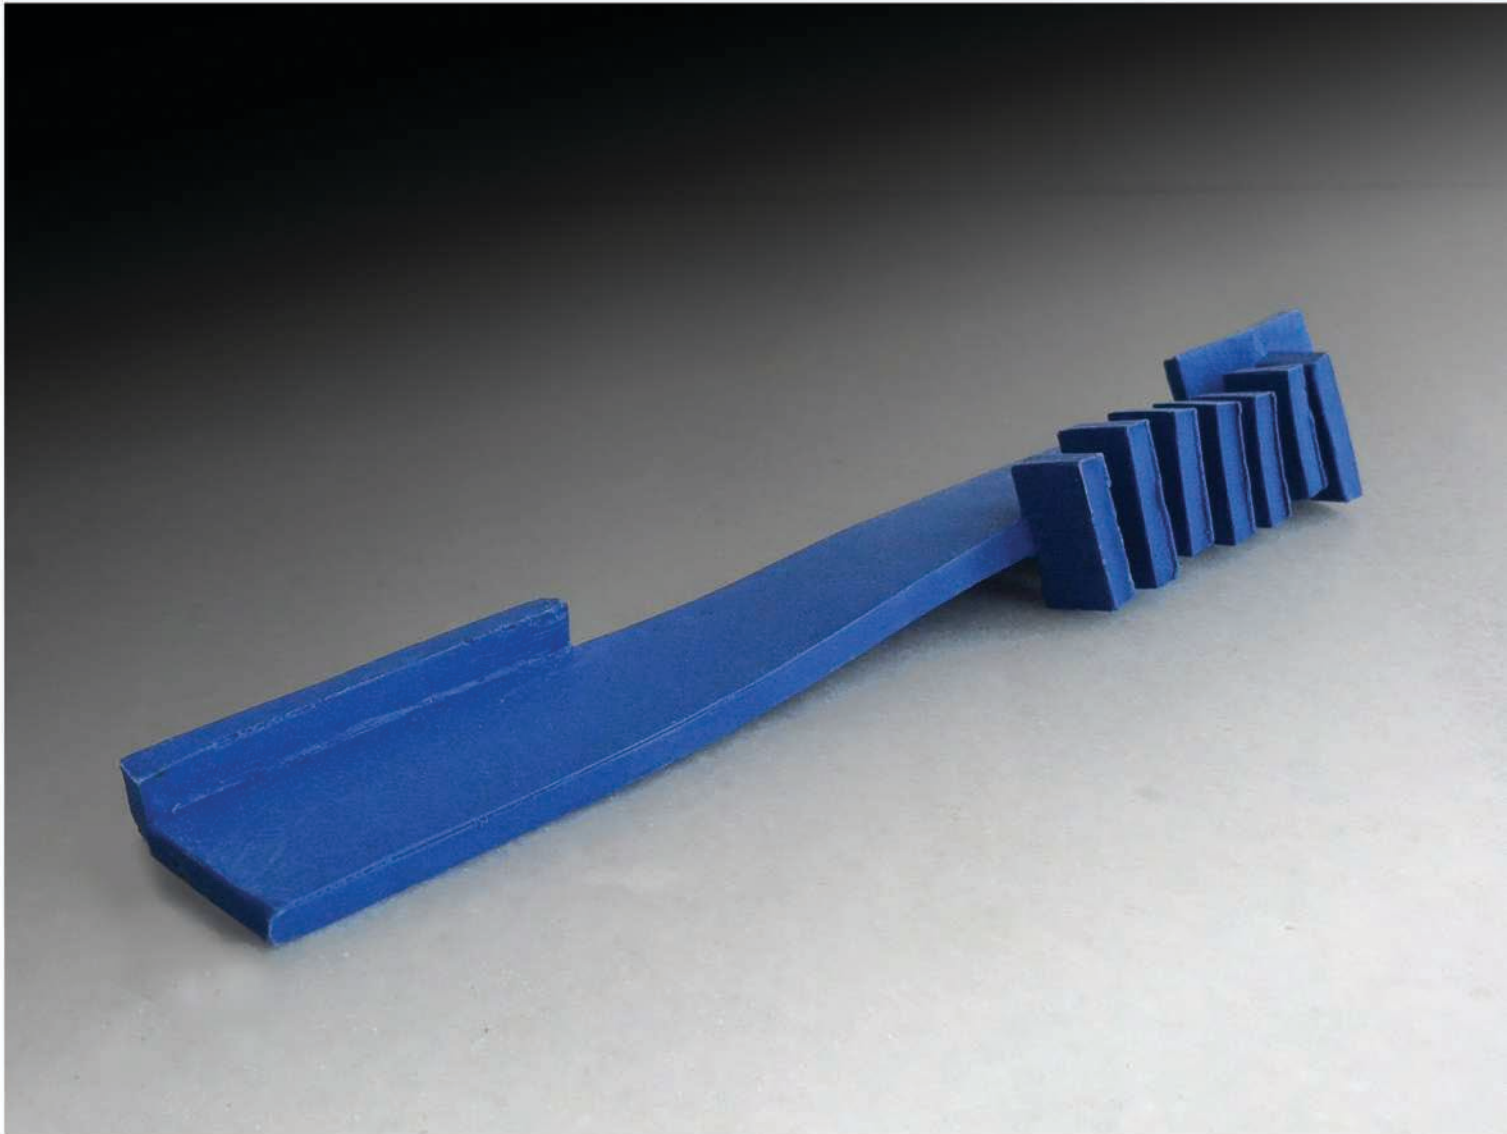

Deermi: circle, in circular shape
in old Turkish language.

Dulda*, 2022

clear glass, sand and vermiculite

Ø 21 cm. h: 19 cm. (Ø 8,26 in. h: 7,48 in.)

Structures made by frit cast plate glass, connected with blown form in a kiln in a sand box.

Dulda: Mew, hidy-hole, cache in old Turkish language.

Pusu, 2022
Clear glass, sand.
31 x 31 x 35 cm.
(12.2 x 12.2 x 13.8 in)

Sand Tunnel_1, 2018
clear blown and sheet glass, sand
20,3 x 22,8 x 15,3 cm. (8 x 9 x 6 in.)

Sand Structures Serie, 2018
clear sheet glass, sand and gold luster
7 x 8,5 x 5,5 cm. (2,8 x 3,4 x 2,2 in)

Sand Structures Serie, 2018
clear sheet glass, sand
28 x 12 x 6 cm. (11 x 4,7 x 2,4 in)

Structures in Blue, 2018
slab formed unglazed color body porcelain
25 x 16,5 x 10 cm. (9.8 x 6.5 x 3.9 in)

Structures in Blue, 2018
slab formed unglazed color body porcelain
17,8 x 5 x 4,6 cm. (7 x 2 x 1.8 in)

Structures in Black, 2018
slab formed unglazed color body porcelain
15,2 x 13,5 x 7,6 cm. (6 x 5.3 x 3 in)