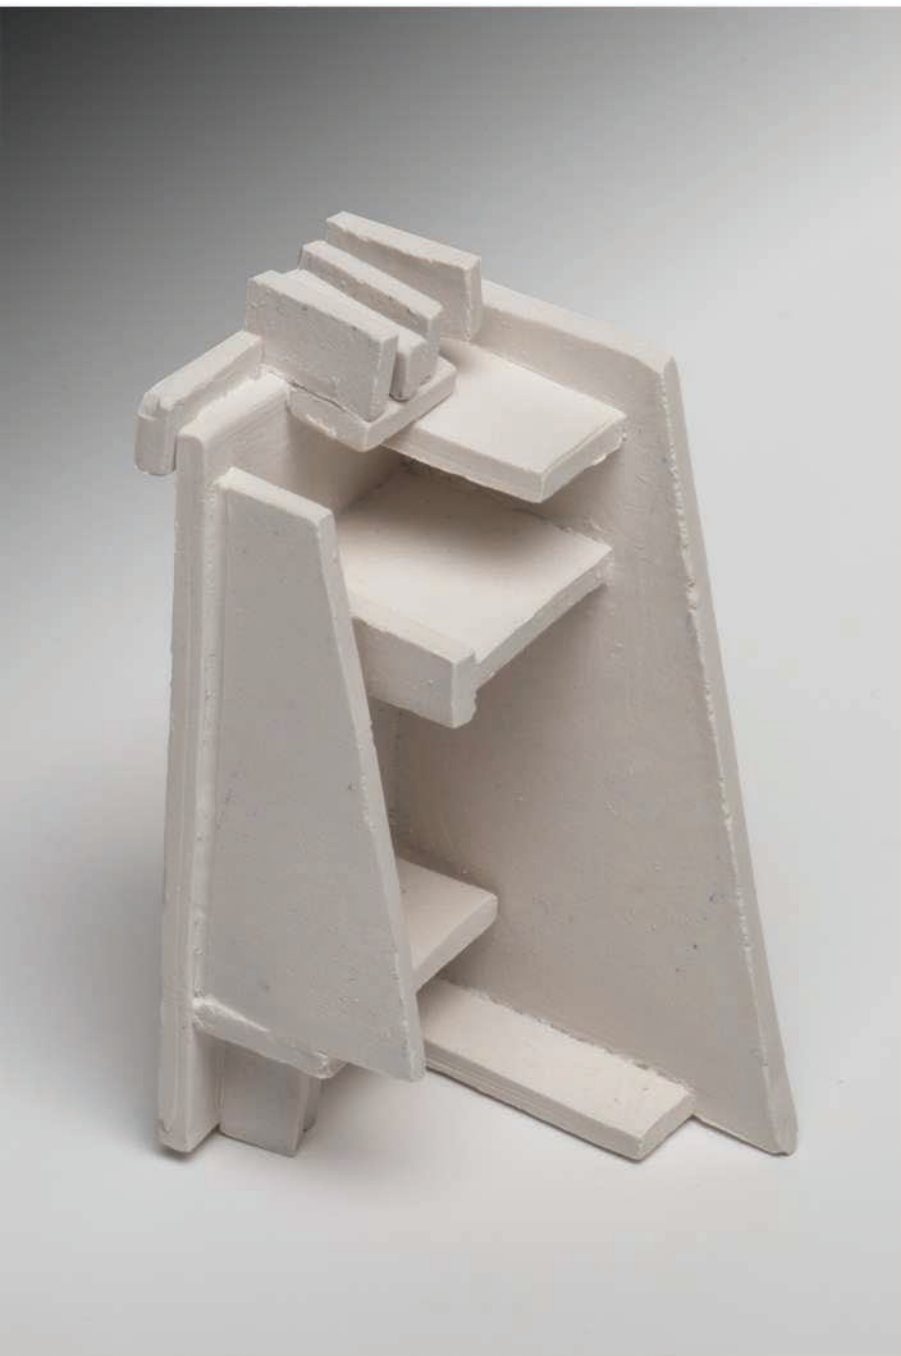

GÜLFİDAN ÖZMEN
PORTFOLIO

Poiesis_1*, 2022
*site specific installation with
clear glass canes, galvanized wire, existing architecture
3,17 x 2,54 x 2,36 meters (10,41 x 8,3 x 7,75 ft.)*

*Poiesis: the activity in which a person brings something into being that did not exist before.
to make, production, formation in Greek.*

*Aedis**, 2022

clear sheet glass, sand and vermiculite

14 x 2 x 8 cm. (5,5 x 0,79 x 3,2 in.)

Sheet glass fired in a kiln in a sand box.

Aedis: room, temple, house in Latin.

Deermi*, 2022
clear glass, sand and vermiculite
33 x 24 x 10,5 cm.
(13 x 9,4 x 4,1 in.)
Structures made by frit cast
plate glass, connected with
blown form in a kiln in a sand box.

Sand Structures Serie, 2018
clear sheet glass, sand and gold luster
7 x 8,5 x 5,5 cm. (2,8 x 3,4 x 2,2 in)

Sand Structures Serie, 2018
clear sheet glass, sand
28 x 12 x 6 cm. (11 x 4,7 x 2,4 in)

Structures in Blue, 2018
slab formed unglazed color body porcelain
25 x 16,5 x 10 cm. (9.8 x 6.5 x 3.9 in)

Structures in Blue, 2018
slab formed unglazed color body porcelain
17,8 x 5 x 4,6 cm. (7 x 2 x 1.8 in)

Structures in Black, 2018
slab formed unglazed color body porcelain
15,2 x 13,5 x 7,6 cm. (6 x 5.3 x 3 in)