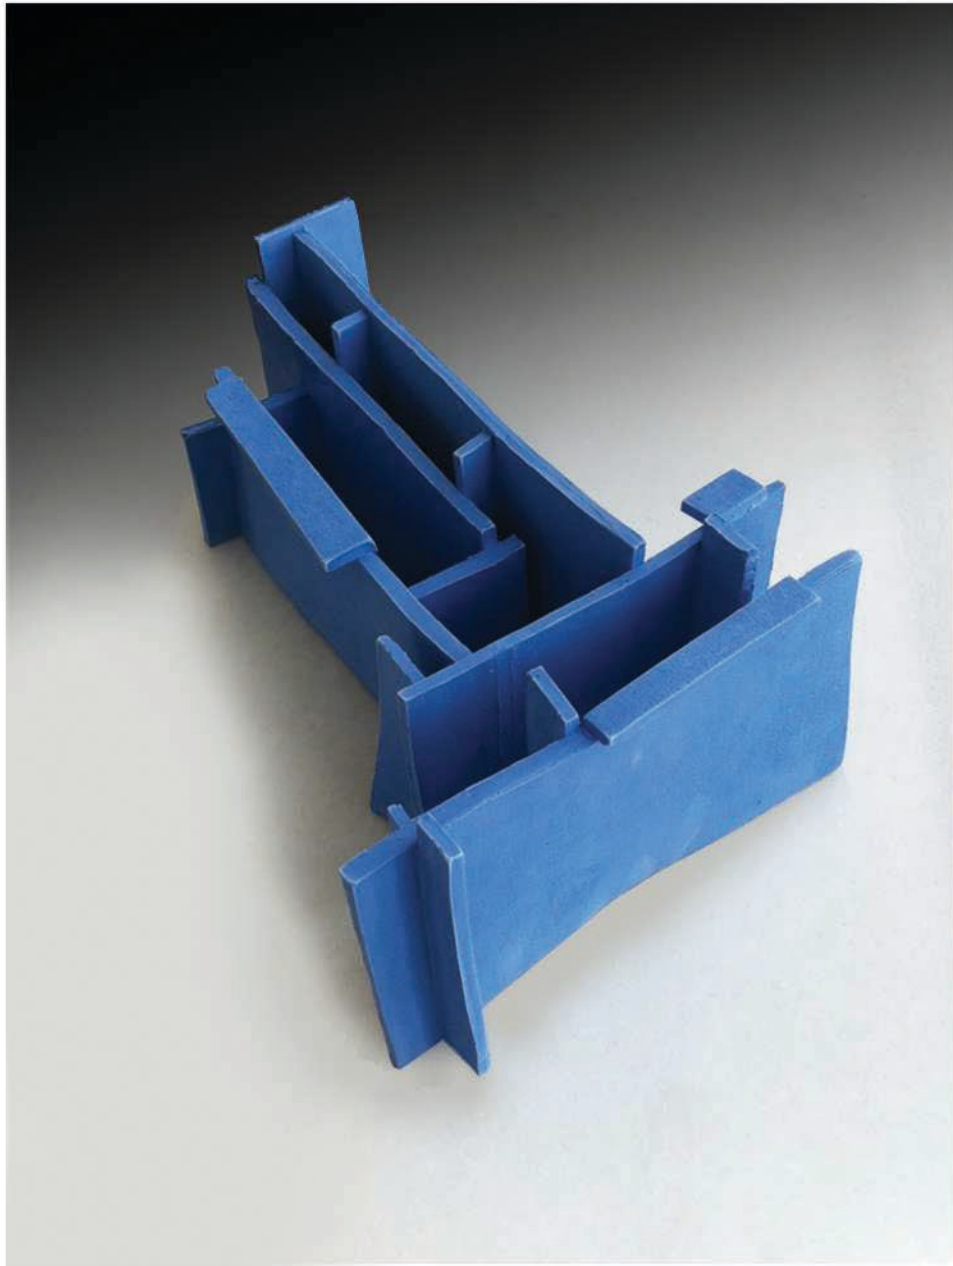

*Aedis**, 2022

clear sheet glass, sand and vermiculite

14 x 2 x 8 cm. (5,5 x 0,79 x 3,2 in.)

Sheet glass fired in a kiln in a sand box.

Aedis: room, temple, house in Latin.

Deermi*, 2022
clear glass, sand and vermiculite
33 x 24 x 10,5 cm.
(13 x 9,4 x 4,1 in.)
Structures made by frit cast
plate glass, connected with
blown form in a kiln in a sand box.

Deermi: circle, in circular shape
in old Turkish language.

Dulda*, 2022

clear glass, sand and vermiculite

Ø 21 cm. h: 19 cm. (Ø 8,26 in. h: 7,48 in.)

Structures made by frit cast plate glass, connected with blown form in a kiln in a sand box.

Dulda: Mew, hidy-hole, cache in old Turkish language.

Pusu, 2022
Clear glass, sand.
31 x 31 x 35 cm.
(12.2 x 12.2 x 13.8 in)

Sand Tunnel_1, 2018
clear blown and sheet glass, sand
20,3 x 22,8 x 15,3 cm. (8 x 9 x 6 in.)

Sand Structures Serie, 2018
clear sheet glass, sand and gold luster
7 x 8,5 x 5,5 cm. (2,8 x 3,4 x 2,2 in)

Sand Structures Serie, 2018
clear sheet glass, sand
28 x 12 x 6 cm. (11 x 4,7 x 2,4 in)

Structures in Blue, 2018
slab formed unglazed color body porcelain
25 x 16,5 x 10 cm. (9.8 x 6.5 x 3.9 in)