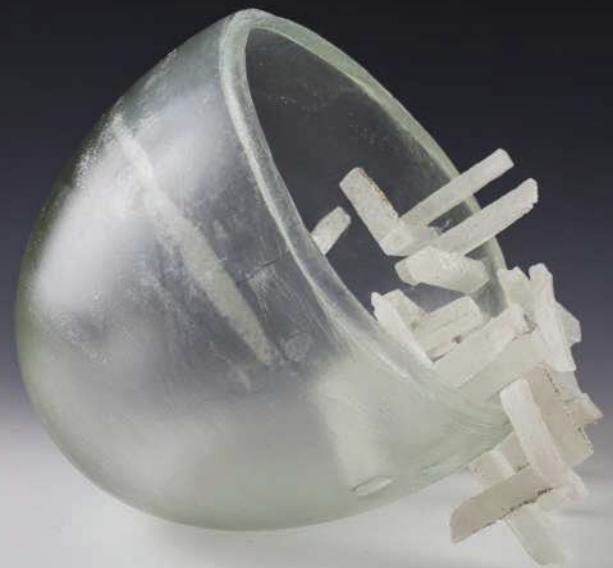

GÜLFİDAN ÖZMEN
PORTFOLIO

Poiesis_1*, 2022
*site specific installation with
clear glass canes, galvanized wire, existing architecture
3,17 x 2,54 x 2,36 meters (10,41 x 8,3 x 7,75 ft.)*

*Poiesis: the activity in which a person brings something into being that did not exist before.
to make, production, formation in Greek.*

*Aedis**, 2022

clear sheet glass, sand and vermiculite

14 x 2 x 8 cm. (5,5 x 0,79 x 3,2 in.)

Sheet glass fired in a kiln in a sand box.

Aedis: room, temple, house in Latin.

Deermi*, 2022
clear glass, sand and vermiculite
33 x 24 x 10,5 cm.
(13 x 9,4 x 4,1 in.)
Structures made by frit cast
plate glass, connected with
blown form in a kiln in a sand box.

Deermi: circle, in circular shape
in old Turkish language.

Dulda*, 2022

clear glass, sand and vermiculite

Ø 21 cm. h: 19 cm. (Ø 8,26 in. h: 7,48 in.)

Structures made by frit cast plate glass, connected with blown form in a kiln in a sand box.

Dulda: Mew, hidy-hole, cache in old Turkish language.

Pusu, 2022
Clear glass, sand.
31 x 31 x 35 cm.
(12.2 x 12.2 x 13.8 in)

Sand Tunnel_1, 2018
clear blown and sheet glass, sand
20,3 x 22,8 x 15,3 cm. (8 x 9 x 6 in.)