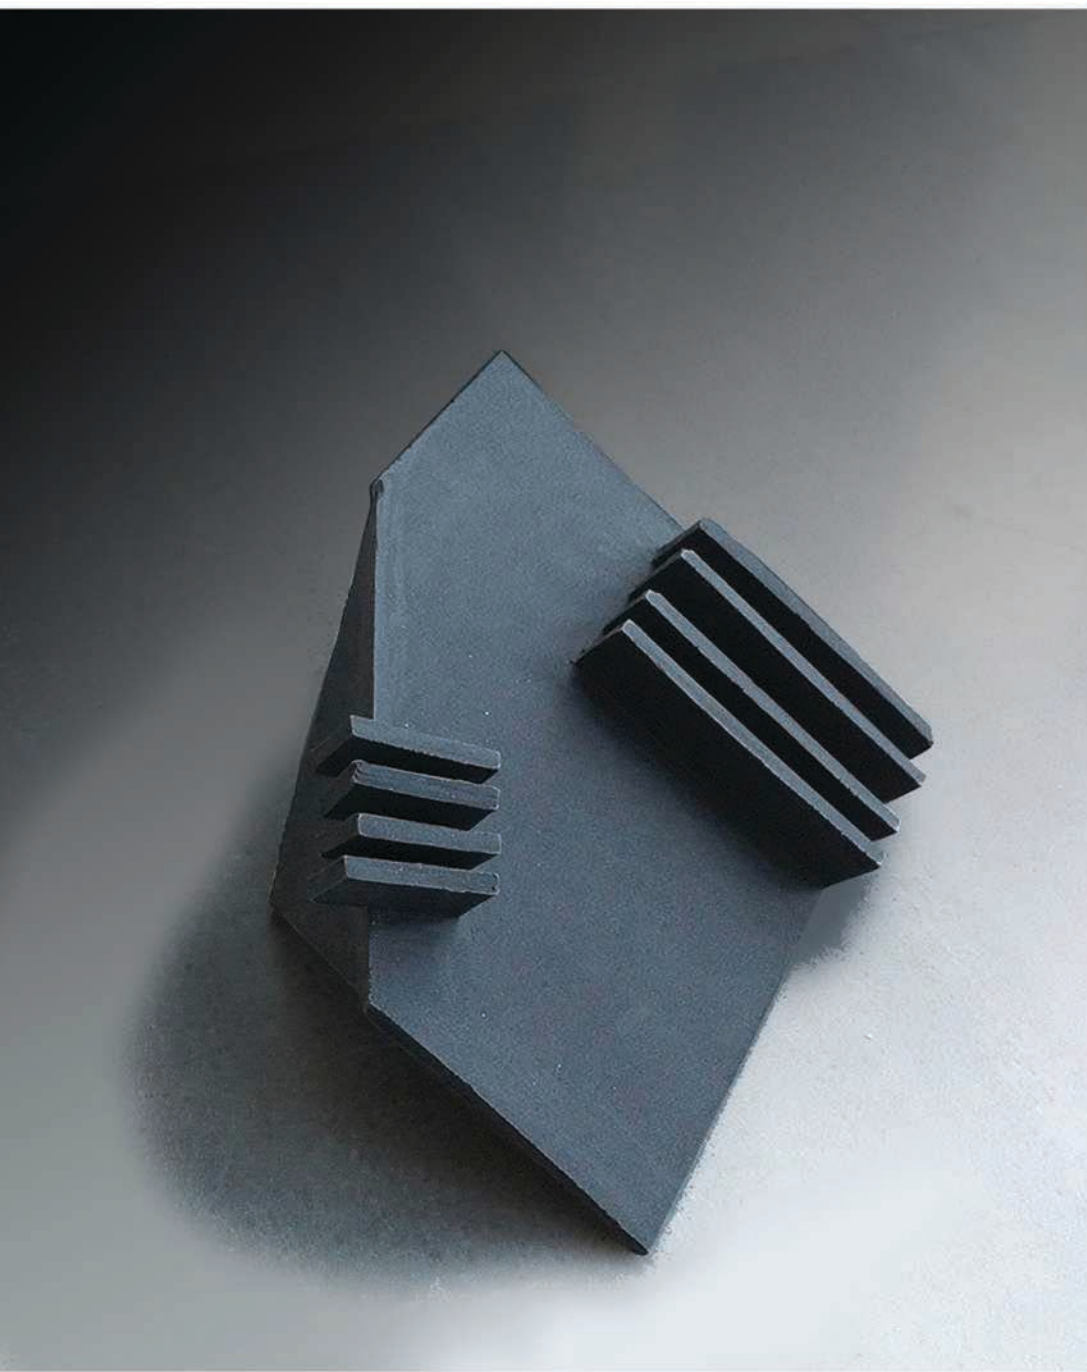

GÜLFİDAN ÖZMEN
PORTFOLIO

Poiesis_1*, 2022
*site specific installation with
clear glass canes, galvanized wire, existing architecture
3,17 x 2,54 x 2,36 meters (10,41 x 8,3 x 7,75 ft.)*

*Poiesis: the activity in which a person brings something into being that did not exist before.
to make, production, formation in Greek.*

*Aedis**, 2022

clear sheet glass, sand and vermiculite

14 x 2 x 8 cm. (5,5 x 0,79 x 3,2 in.)

Sheet glass fired in a kiln in a sand box.

Aedis: room, temple, house in Latin.

Deermi*, 2022
clear glass, sand and vermiculite
33 x 24 x 10,5 cm.
(13 x 9,4 x 4,1 in.)
Structures made by frit cast
plate glass, connected with
blown form in a kiln in a sand box.

Sand Structures Serie, 2018
clear sheet glass, sand and gold luster
7 x 8,5 x 5,5 cm. (2,8 x 3,4 x 2,2 in)

Sand Structures Serie, 2018
clear sheet glass, sand
28 x 12 x 6 cm. (11 x 4,7 x 2,4 in)

Structures in Blue, 2018
slab formed unglazed color body porcelain
25 x 16,5 x 10 cm. (9.8 x 6.5 x 3.9 in)

Structures in Blue, 2018
slab formed unglazed color body porcelain
17,8 x 5 x 4,6 cm. (7 x 2 x 1.8 in)

Structures in Black, 2018
slab formed unglazed color body porcelain
15,2 x 13,5 x 7,6 cm. (6 x 5.3 x 3 in)